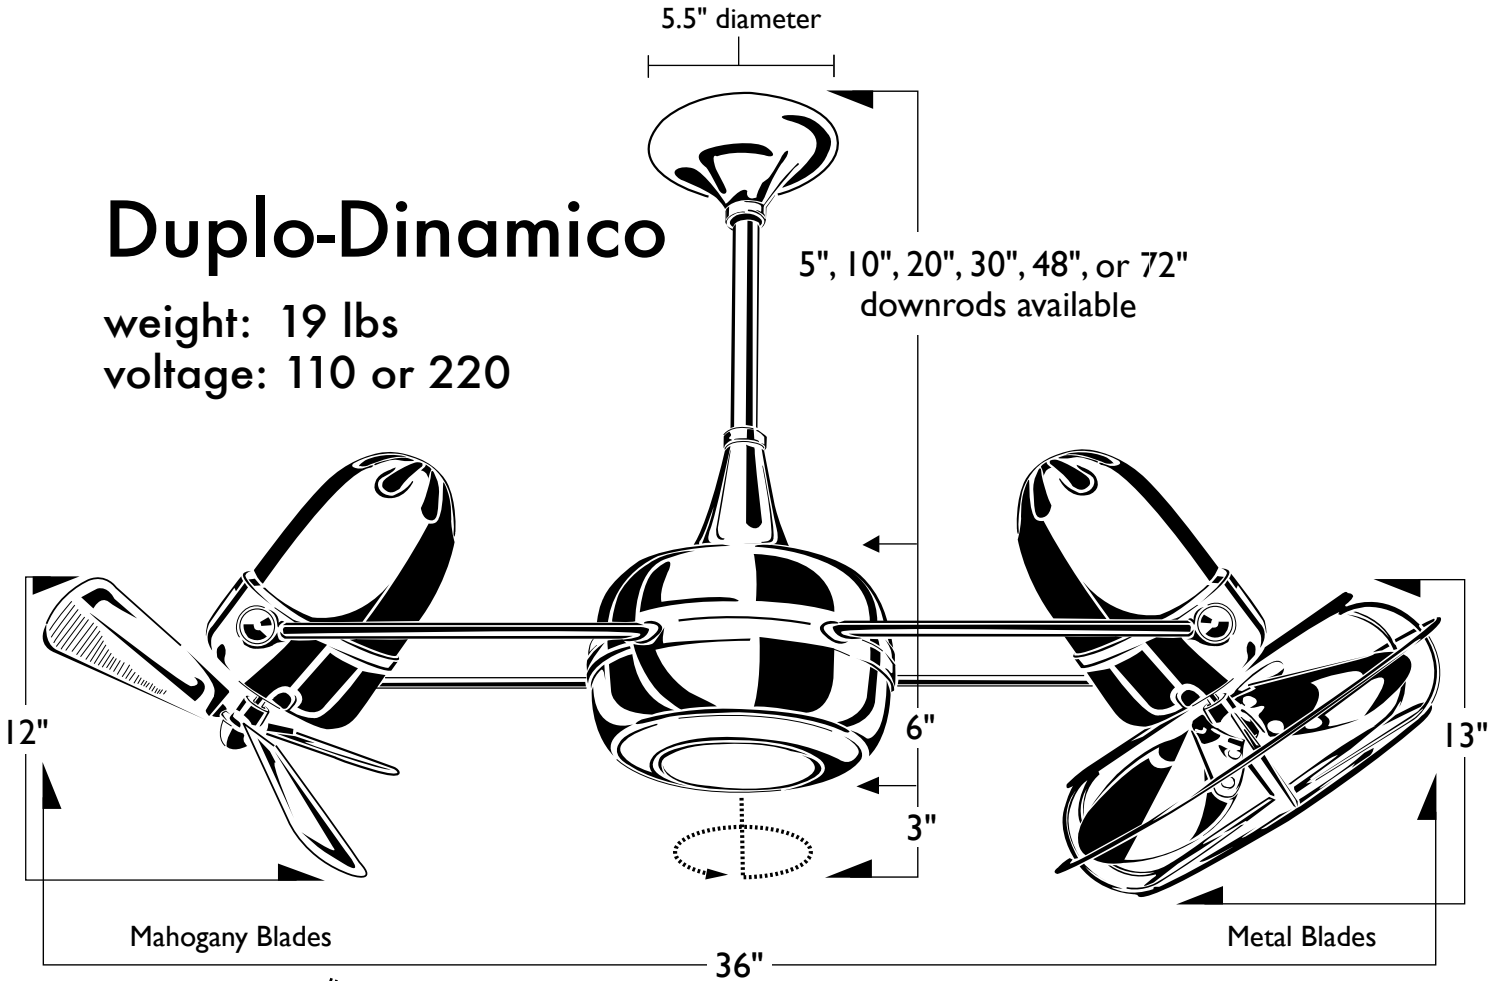

Duplo-Dinamico

 Safety cages available for low ceilings.

 Suitable for Damp Location

(A) Shown in Polished Chrome with metal blades and decorative cage.

(B) Shown in Bronze with mahogany blades.

Few designs can match the timeless and sophisticated aesthetic of the Duplo-Dinamico rotational ceiling fan. Other manufacturers have tried to reproduce this unique design, though all have proven to be of lesser quality and durability. The motor heads can be infinitely positioned in 180-degree arcs for optimum air movement; the greater the angles of the motors to the horizontal support rods (up or down), the faster the axial rotation. A slow, controlled axial rotation is achieved by both motor head position and fan blade speed. The Duplo is available in these standard finishes: polished chrome, brushed nickel, polished copper, bronze and black. Other finishes are available as special orders.

- Matthews rotational fans circulate heat and air conditioning more efficiently than traditional paddle fans.
- Constructed of cast aluminum, heavy spun and stamped steel, the Duplo carries a limited lifetime warranty.
- Each unique motor mount and fan head knob is made of genuine marbled Bakelite.
- The Duplo is available with the following blade options:
 - metal blades with decorative metal blade guards
 - solid, ecologically harvested mahogany blades without blade guards
 - metal blades with metal safety cages for use in low ceiling applications (7 ft in US / 8.2 ft in Canada).

Increasing Angles of Fan Heads to Support Poles Increases Speed of Axial Rotation
Optimum Fan Head Position is 60°

The Duplo can be mounted with any one of the following down rod lengths: 5, 10, 20, 30, 48 or 72".

- The down rods can be easily field cut; they are not threaded.
- If mounted with the 5" down rod, the decorative down rod canopy would not be used.

The Duplo-Dinamico is compatible with flat or vaulted ceiling canopies.